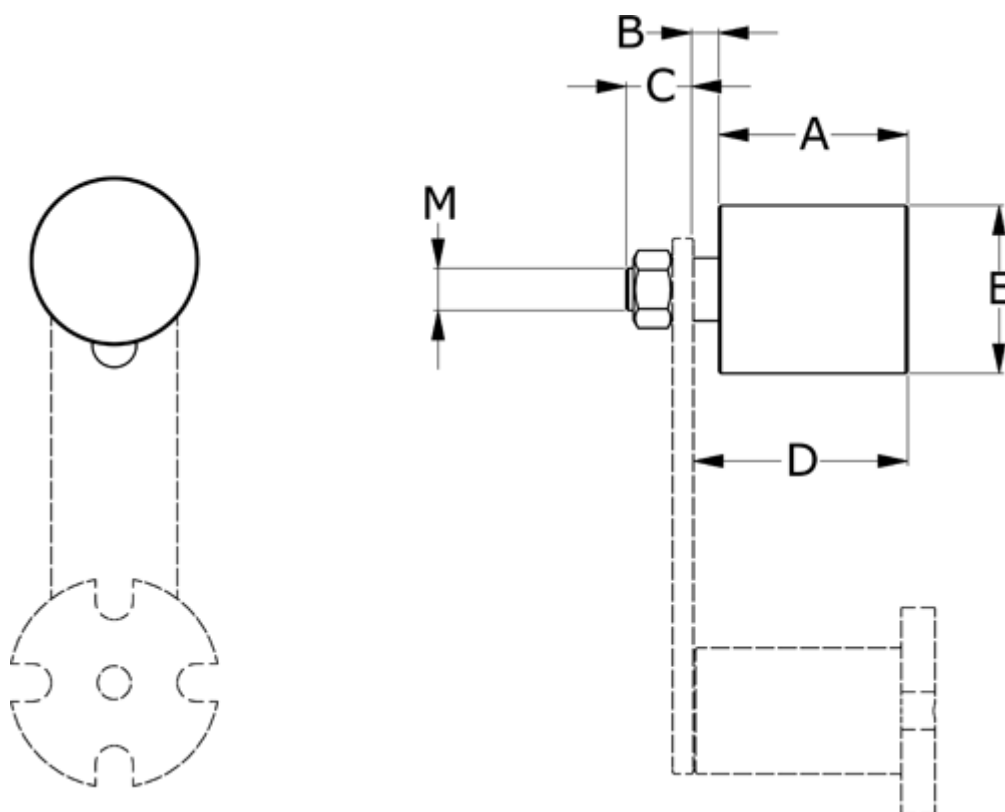

Data Sheet

Article number: 670560

Description: Roller DP 60
plastic Ø60 B60, Temp. -20 to +70 gr.

Measures

A = 60

B = 8

C = 21

D = 68

E = 60

For tightener = CE 27, CEZ 27, PX 40

M = M12